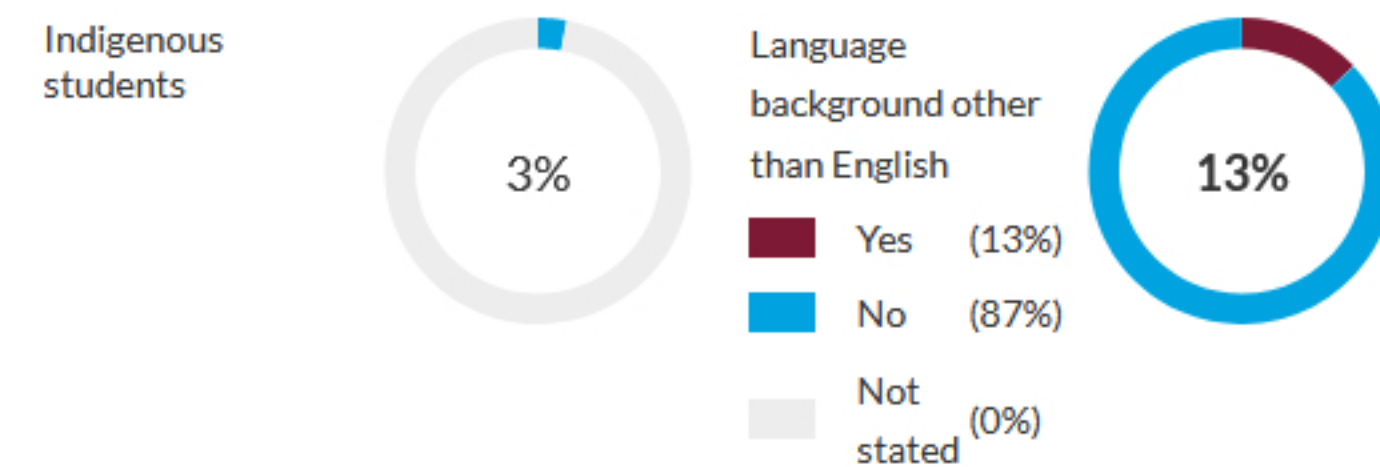

School ICSEA value	1023
Average ICSEA value	1000
School ICSEA percentile	58

Distribution of Socio-Educational Advantage (SEA)

Students

Total enrolments: 1216

Full-time equivalent enrolments: 1216.0

- [Terms of use](#)
- [Data access program](#)
- [Privacy](#)
- [Accessibility](#)
- [Glossary](#)