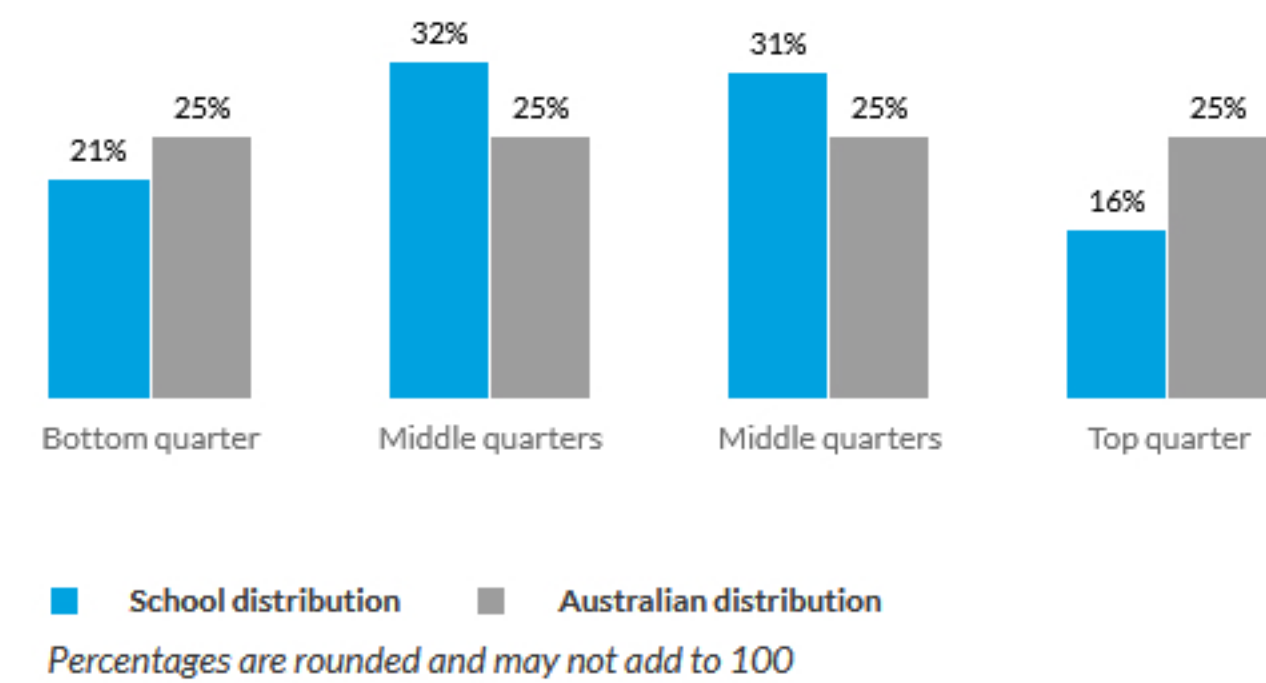

School ICSEA value	1023
Average ICSEA value	1000
School ICSEA percentile	58

Distribution of Socio-Educational Advantage (SEA)

Students

Total enrolments: 1216

Full-time equivalent enrolments: 1216.0

- [Terms of use](#)
- [Data access program](#)
- [Privacy](#)
- [Accessibility](#)
- [Glossary](#)