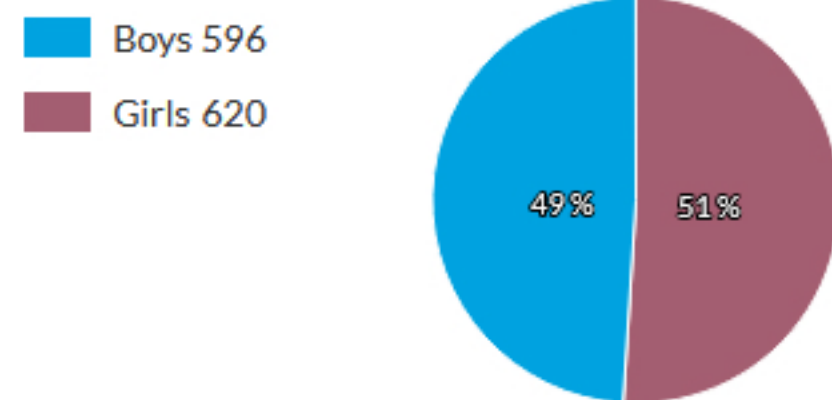

School links

- School website
- [Miami State High School](#)
- Sector, system or association website
- [Department of Education Queensland](#)

Student background

Index of Community Socio-Educational Advantage (ICSEA)

School ICSEA value	1023
Average ICSEA value	1000
School ICSEA percentile	58

Distribution of Socio-Educational Advantage (SEA)

Students

Total enrolments: 1216

Full-time equivalent enrolments: 1216.0

- [Terms of use](#)
- [Data access program](#)
- [Privacy](#)
- [Accessibility](#)
- [Glossary](#)