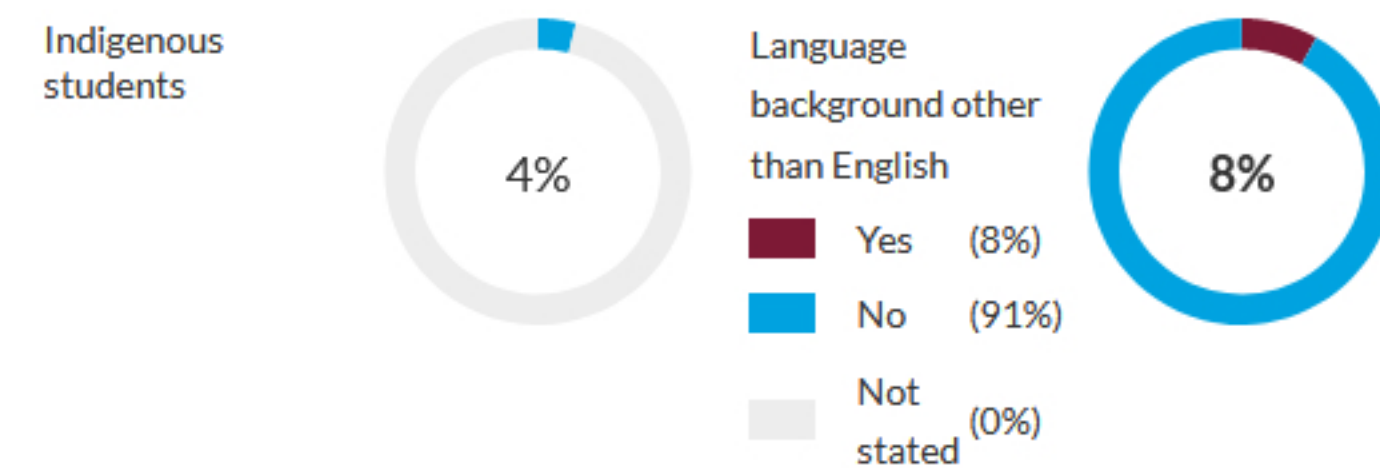

School ICSEA value	1014
Average ICSEA value	1000
School ICSEA percentile	54

Distribution of Socio-Educational Advantage (SEA)

Students

Total enrolments: 1271

Full-time equivalent enrolments: 1271.0

- [Terms of use](#)
- [Data access program](#)
- [Privacy](#)
- [Accessibility](#)
- [Glossary](#)