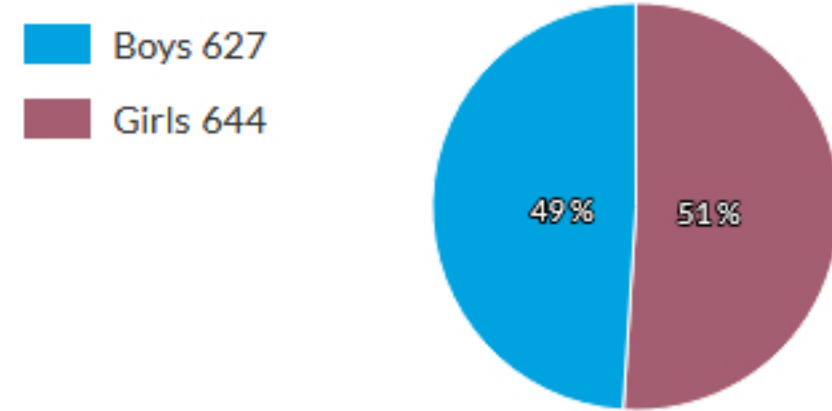

School links

- School website
- [Miami State High School](#)
- Sector, system or association website
- [Department of Education Queensland](#)

Student background

Index of Community Socio-Educational Advantage (ICSEA)

School ICSEA value	1014
Average ICSEA value	1000
School ICSEA percentile	54

Distribution of Socio-Educational Advantage (SEA)

Students

Total enrolments: 1271

Full-time equivalent enrolments: 1271.0

- [Terms of use](#)
- [Data access program](#)
- [Privacy](#)
- [Accessibility](#)
- [Glossary](#)