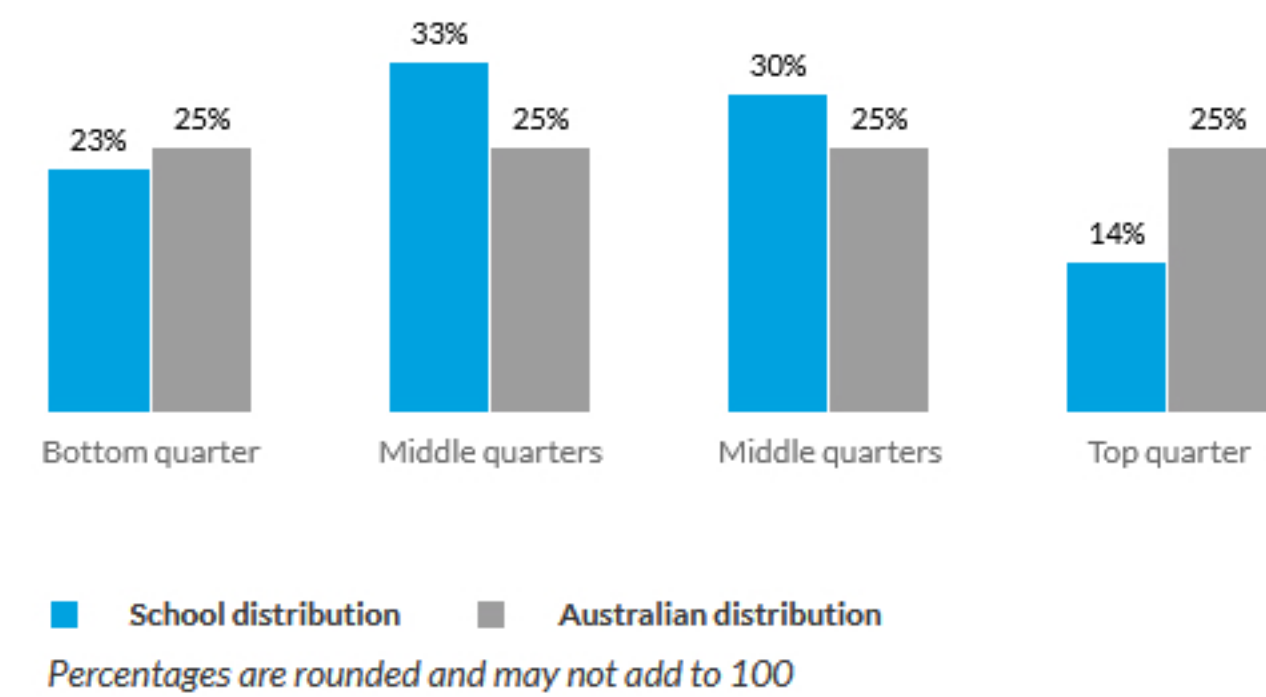

School ICSEA value	1014
Average ICSEA value	1000
School ICSEA percentile	54

Distribution of Socio-Educational Advantage (SEA)

Students

Total enrolments: 1271

Full-time equivalent enrolments: 1271.0

- [Terms of use](#)
- [Data access program](#)
- [Privacy](#)
- [Accessibility](#)
- [Glossary](#)