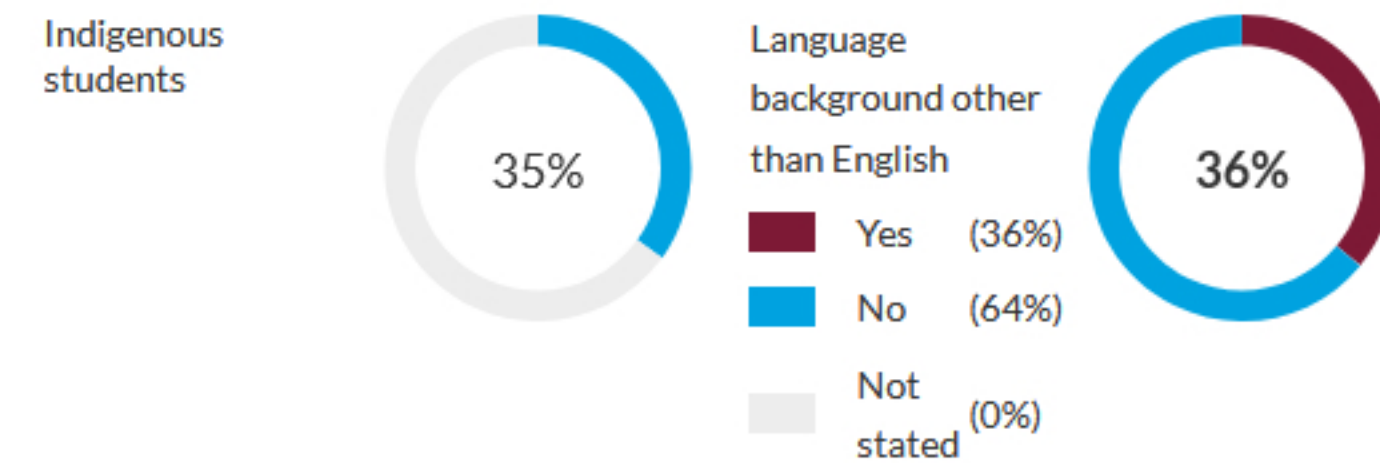

School ICSEA value	880
Average ICSEA value	1000
School ICSEA percentile	7

Distribution of Socio-Educational Advantage (SEA)

Students

Total enrolments: 1541

Full-time equivalent enrolments: 1535.6

- [Terms of use](#)
- [Data access program](#)
- [Privacy](#)
- [Accessibility](#)
- [Glossary](#)