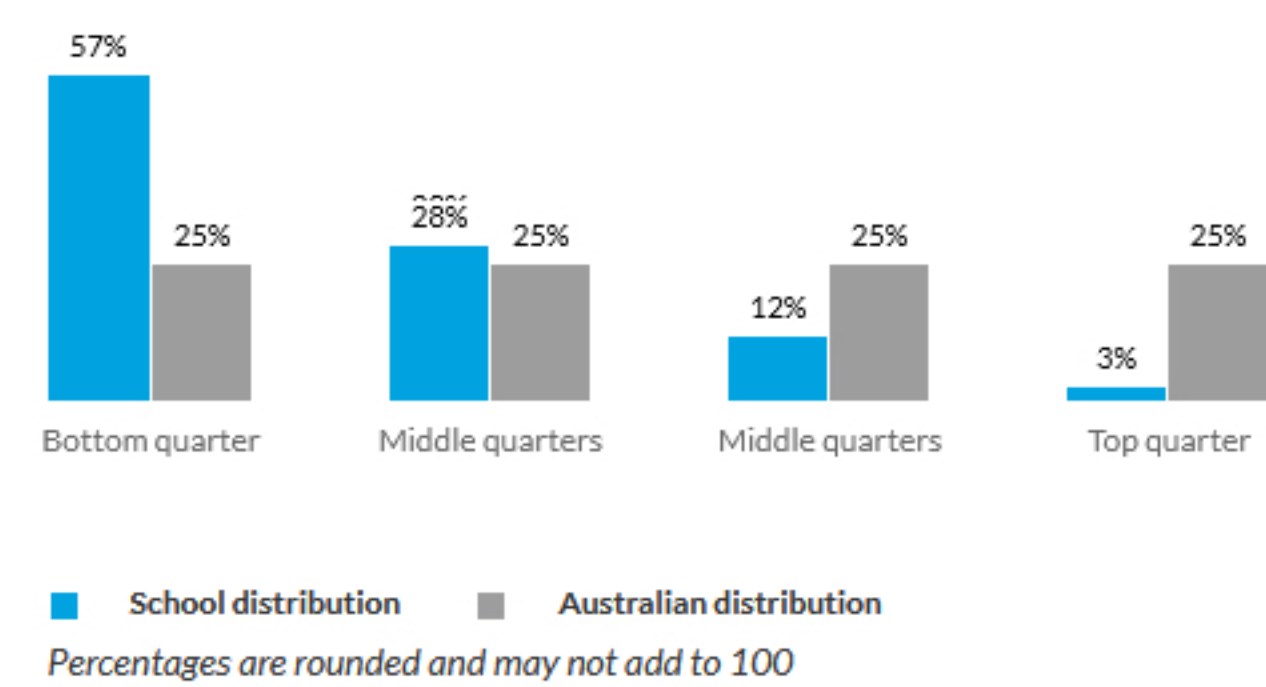

School ICSEA value	880
Average ICSEA value	1000
School ICSEA percentile	7

Distribution of Socio-Educational Advantage (SEA)

Students

Total enrolments: 1541

Full-time equivalent enrolments: 1535.6

- [Terms of use](#)
- [Data access program](#)
- [Privacy](#)
- [Accessibility](#)
- [Glossary](#)