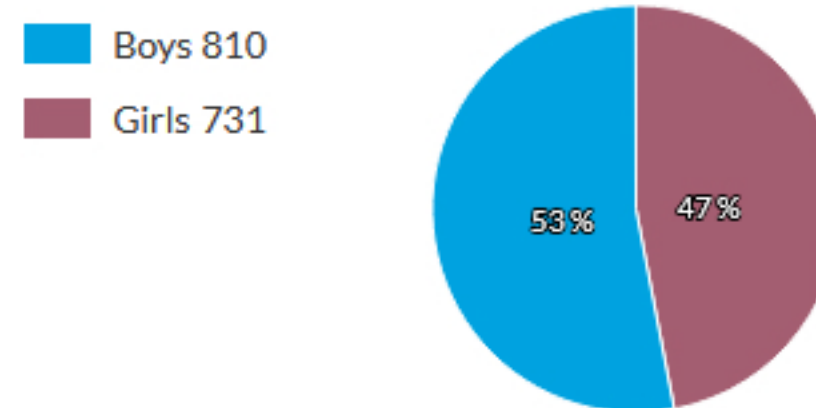

School ICSEA value	880
Average ICSEA value	1000
School ICSEA percentile	7

Distribution of Socio-Educational Advantage (SEA)

Students

Total enrolments: 1541

Full-time equivalent enrolments: 1535.6

- [Terms of use](#)
- [Data access program](#)
- [Privacy](#)
- [Accessibility](#)
- [Glossary](#)